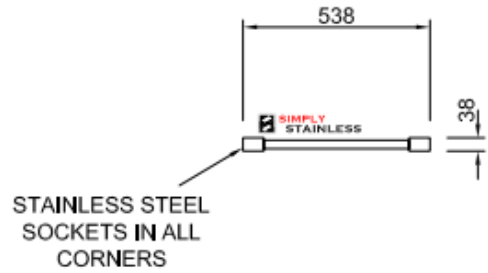

# SIMPLY STAINLESS

www.simplystainless.com

Modular sinks tables and shelves

SPECIFICATION	
Tube	25mm Stainless Steel tube, 38mm Stainless collars welded

22	STAINLESS STEEL LEB BRACE	
	Product Code	Dimensions
	22.LB.0600	600mm x 538mm
	22.LB.0900	900mm x 538mm
	22.LB.1200	1200mm x 538mm
	22.LB.1500	1500mm x 538mm
	22.LB.1800	1800mm x 538mm
	22.LB.1800.C	1800mm x 455mm (to suit centre bowl units)
	22.LB.2100	2100mm x 538mm
	22.LB.2100C	2100mm x 455mm (to suit centre bowl units)
	22.LB.7.0600	600mm x 638mm
	22.LB.7.0900	900mm x 638mm
	22.LB.7.1200	1200mm x 638mm
	22.LB.7.1500	1500mm x 638mm
	22.LB.7.1800	1800mm x 638mm
	22.LB.7.2100	2100mm x 638mm
22.LB.7.2400	2400mm x 638mm	