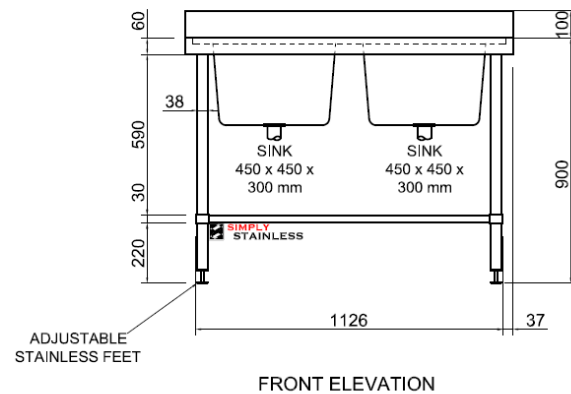

SIMPLY STAINLESS

www.simplystainless.com

Modular sinks tables and shelves

SPECIFICATION	
Tops	1.2mm gauge, high quality stainless steel, no. 4 finish, 1 of 450 x 450 x 300 welded bowl w/ sink waste, 100mm upstand (150mm bevelled upstand on 700 series), 20mm wet edge, 60 litre bowls (70 litre on 2400mm), supplied with 2 x Watermark approved 90mm waste with basket
Core	3mm zincalume, marine grade protective paint
Frames	38mm round stainless steel tube, satin polished, machined collars, stainless steel disc feet
Undershelves	22mm stainless pipe, high quality stainless steel, welded collars

06	DOUBLE BENCH BOWL	
	Product Code	Dimensions
	06.6.1200	1200mm x 600mm x 900mm
	06.6.1500	1500mm x 600mm x 900mm
	06.6.1800	1800mm x 600mm x 900mm
	06.6.2100	2100mm x 600mm x 900mm
	06.6.2400	2400mm x 600mm x 900mm (2 of 600 x 450 x 300 bowls)
	06.7.1200	1200mm x 700mm x 900mm (150mm bevelled upstand)
	06.7.1500	1500mm x 700mm x 900mm (150mm bevelled upstand)
	06.7.1800	1800mm x 700mm x 900mm (150mm bevelled upstand)
	06.7.2100	2100mm x 700mm x 900mm (150mm bevelled upstand)
	06.7.2400	2400mm x 700mm x 900mm (2 of 600 x 450 x 300 bowls) (150mm bevelled upstand)