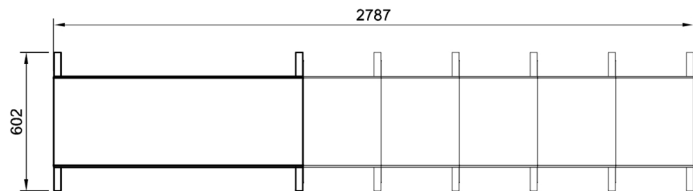

### Technical Data:

Dimensions: W x D x H: 2787 x 602 x 476

Plan View

Front Elevation

End Elevation

Proudly Manufactured  
in Australia

Due to continuous product research and development, the information contained herein is subject to change without notice