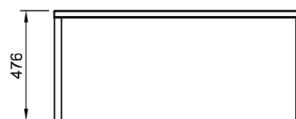

### Technical Data:

Dimensions: W x D x H: 2787 x 602 x 476

Plan View

Front Elevation

End Elevation

Proudly Manufactured  
in Australia

Due to continuous product research and development, the information contained herein is subject to change without notice