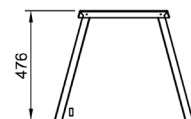

### Technical Data:

Dimensions: W x D x H: 2787 x 602 x 476

Plan View

Front Elevation

End Elevation

Proudly Manufactured  
in Australia

Due to continuous product research and development, the information contained herein is subject to change without notice