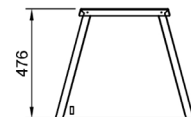

Optional Extras:

Front Glass CA.GAF.3
 Sliding Doors CA.GAD.3
 Sneeze Guard CA.GAS.3

Technical Data:

Dimensions: W x D x H: 1087 x 602 x 476

Plan View

Front Elevation

End Elevation

Proudly Manufactured
in Australia