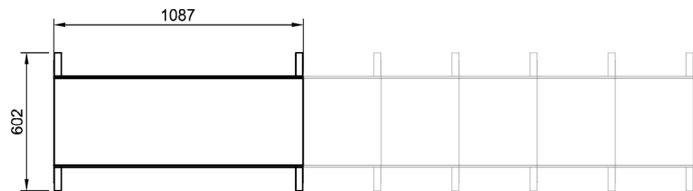

Note:

This item is supply only. For fitting to a stainless steel bench top (manufactured & fitted by others). Site welding is required.

Product Code:

CA = Culinaire Ambient
 GA = A Frame Gantry
 3 = 3 Modules

Optional Extras:

Front Glass CA.GAF.3
 Sliding Doors CA.GAD.3
 Sneeze Guard CA.GAS.3

Technical Data:

Dimensions: W x D x H: 1087 x 602 x 476

Plan View

Front Elevation

End Elevation

Proudly Manufactured
in Australia